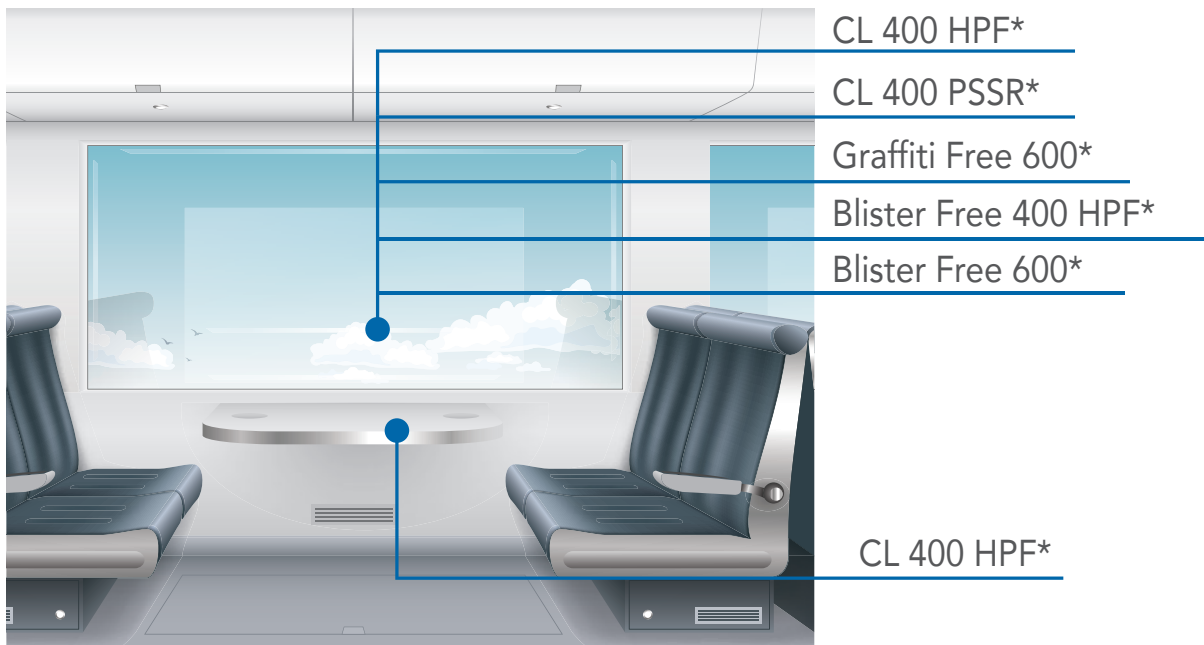

Surface Solutions for Rail Coach Challenges

*Products certified to EN45545